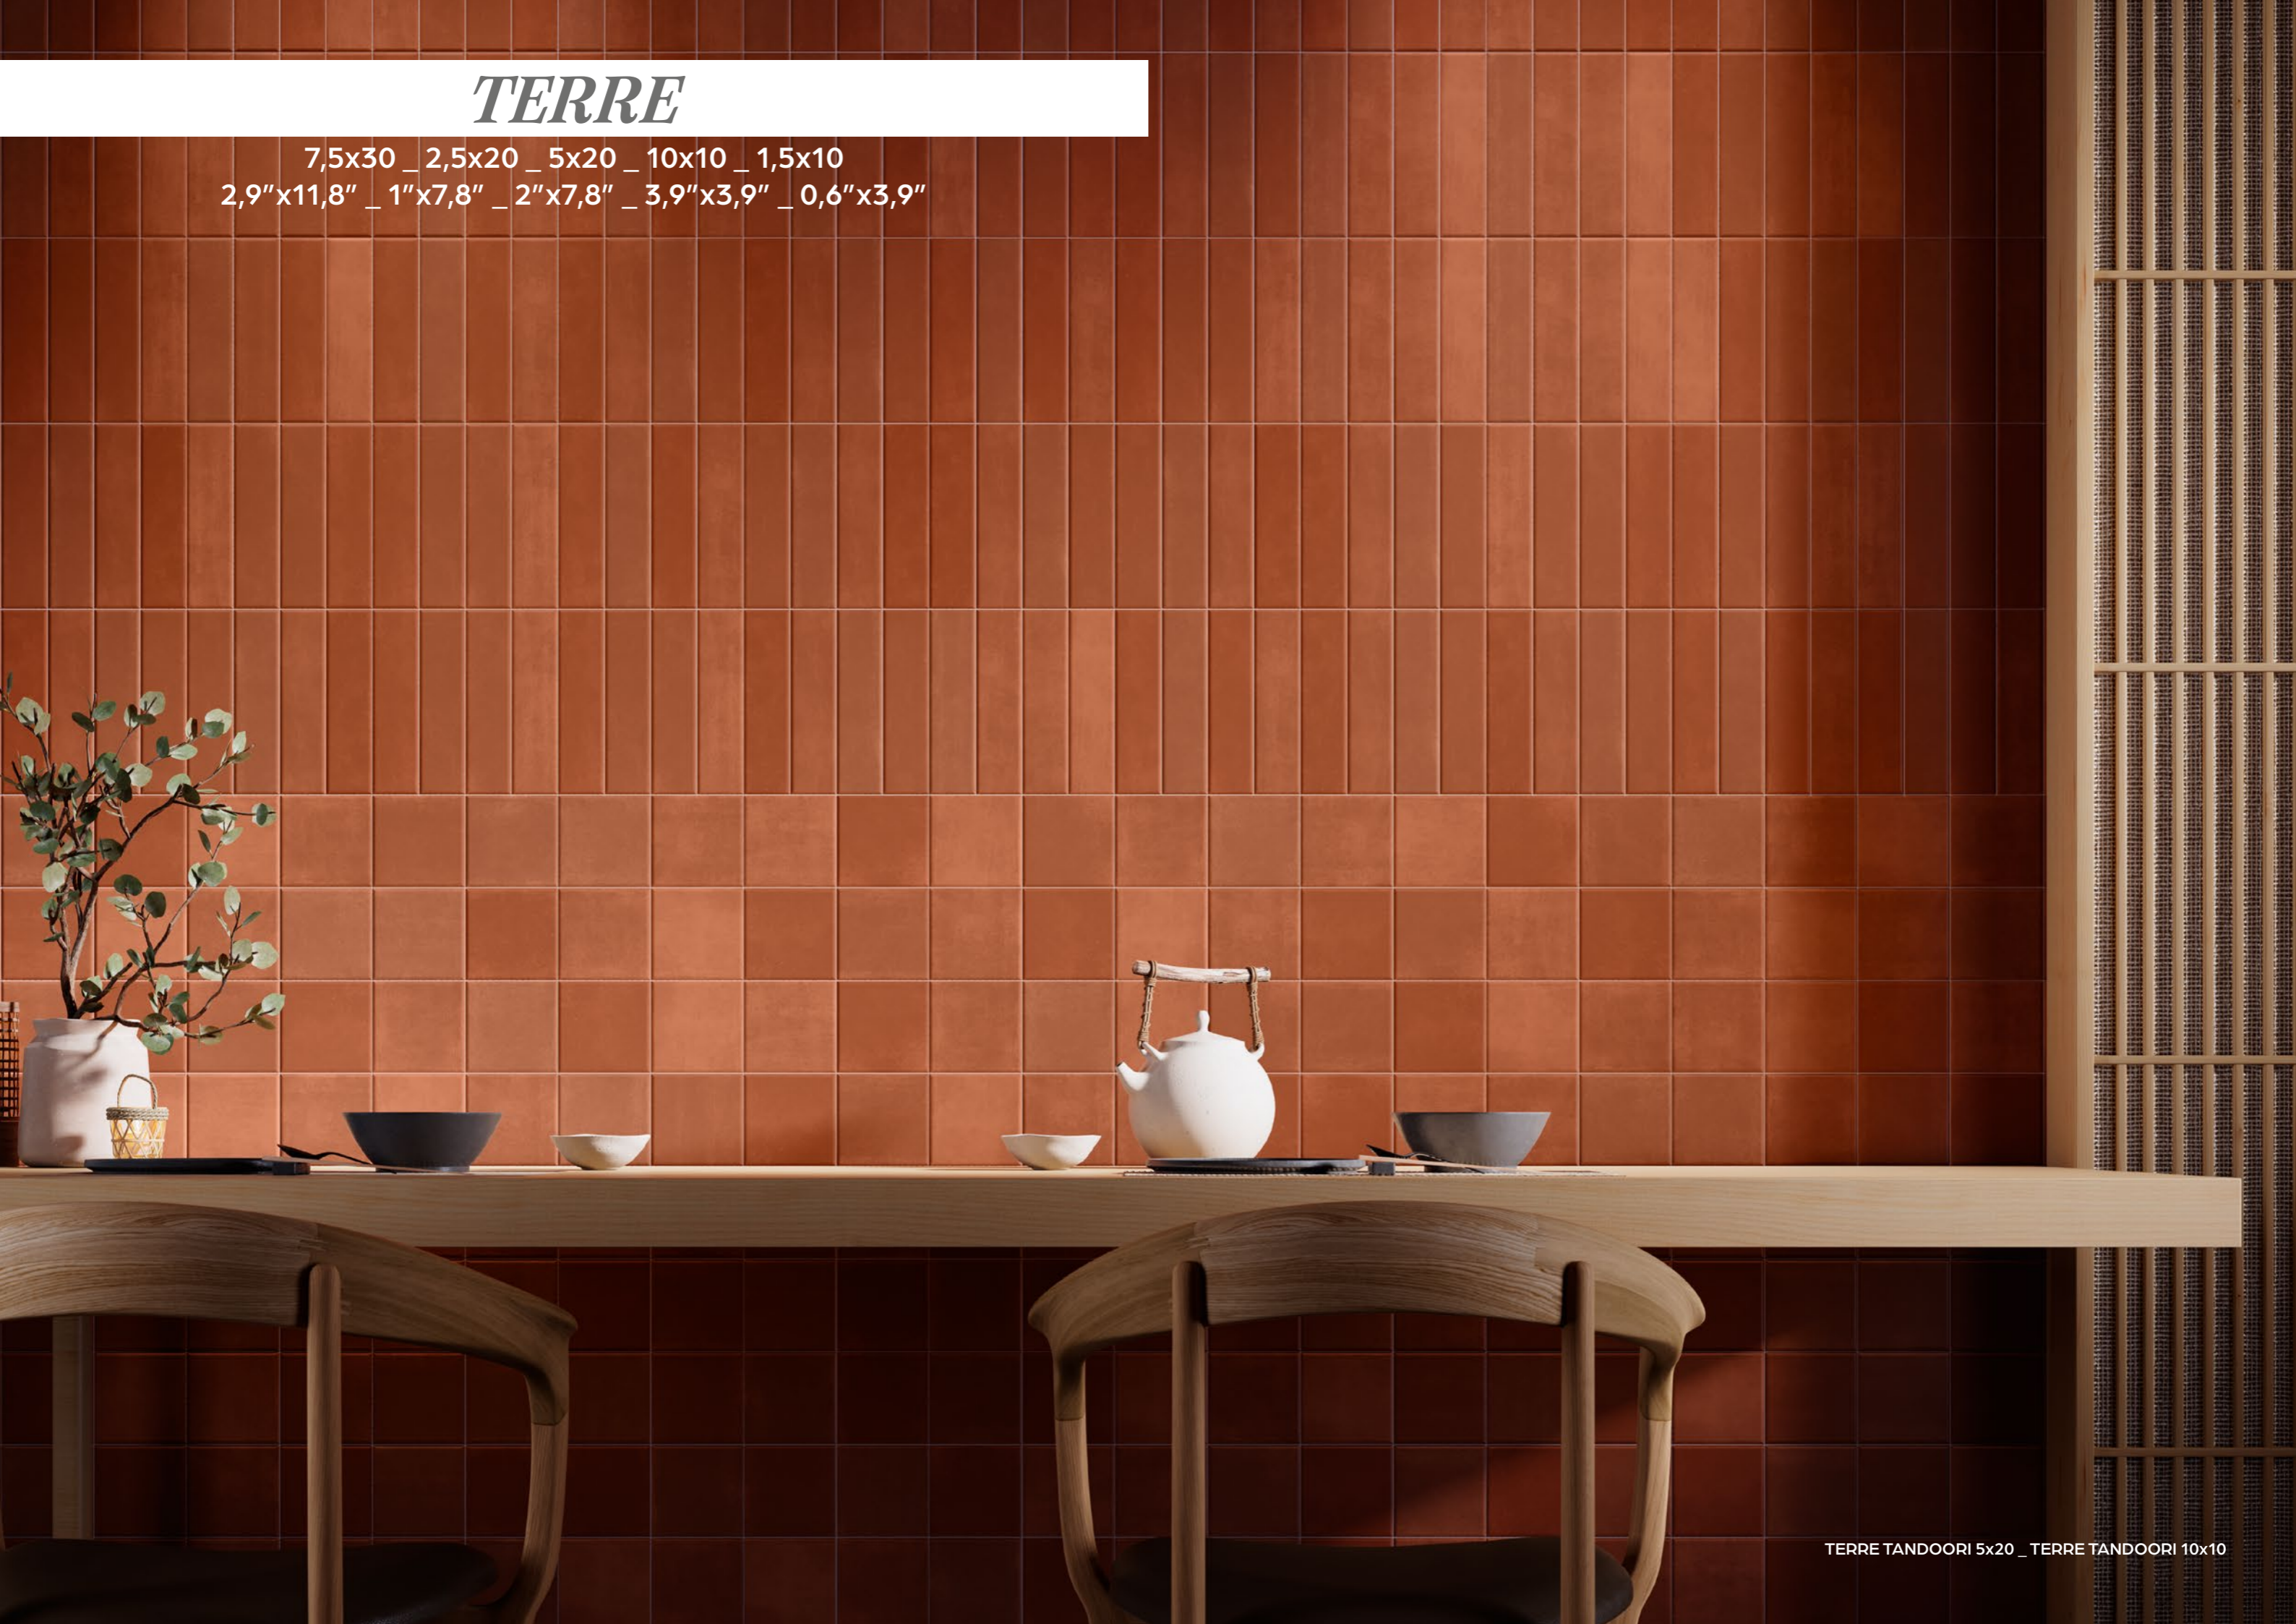

TERRE

7,5x30 _ 2,5x20 _ 5x20 _ 10x10 _ 1,5x10
2,9"x11,8" _ 1"x7,8" _ 2"x7,8" _ 3,9"x3,9" _ 0,6"x3,9"