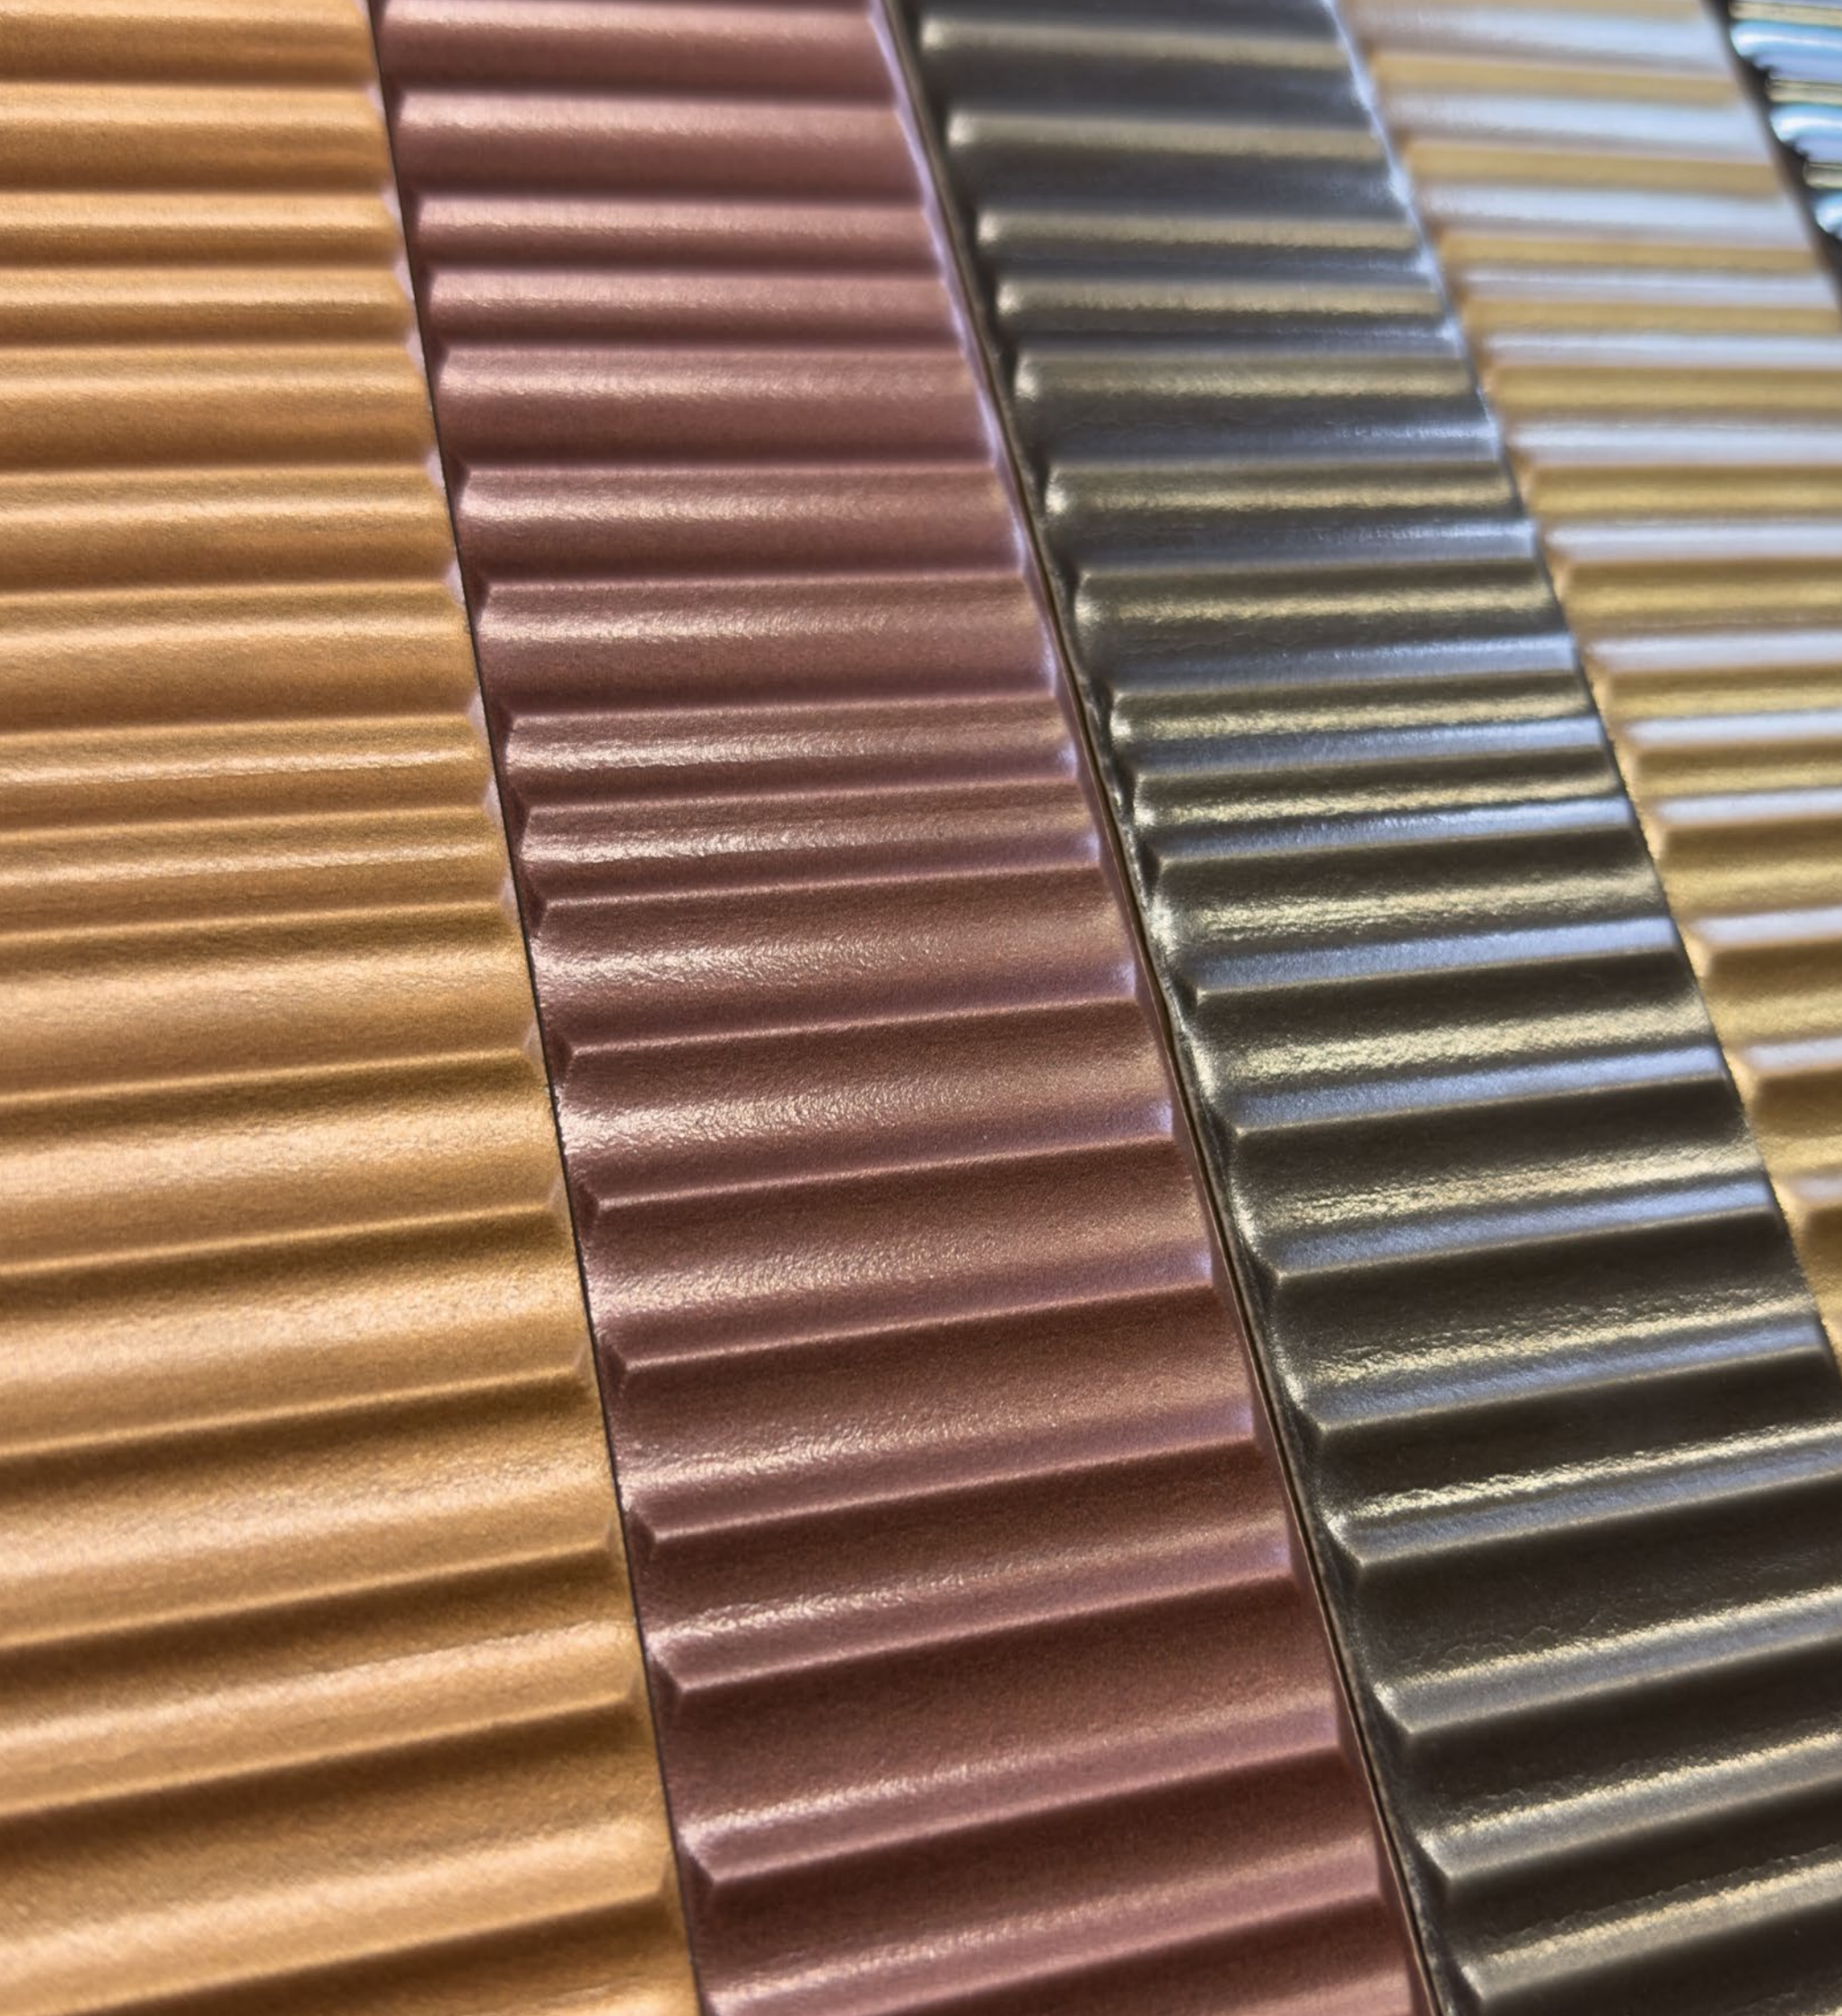

***Marcando tendencia,
tradición y futuro***

Nuestras nuevas colecciones combinan innovación y calidad, con acabados diseñados para elevar la estética de los espacios más exigentes. Piezas que fusionan lo mejor del diseño contemporáneo y la excelencia técnica.

***Leading trends,
tradition, and the future***

Our new collections combine innovation and quality, with finishes designed to elevate the aesthetics of the most demanding spaces. Pieces that merge contemporary design with technical excellence.

***Leader des tendances,
de la tradition
et de l'avenir***

Nos nouvelles collections allient innovation et qualité, avec des finitions conçues pour sublimer l'esthétique des espaces les plus exigeants. Des pièces qui fusionnent le meilleur du design contemporain et l'excellence technique.

CERÁMICA VILAR ÁLBARO