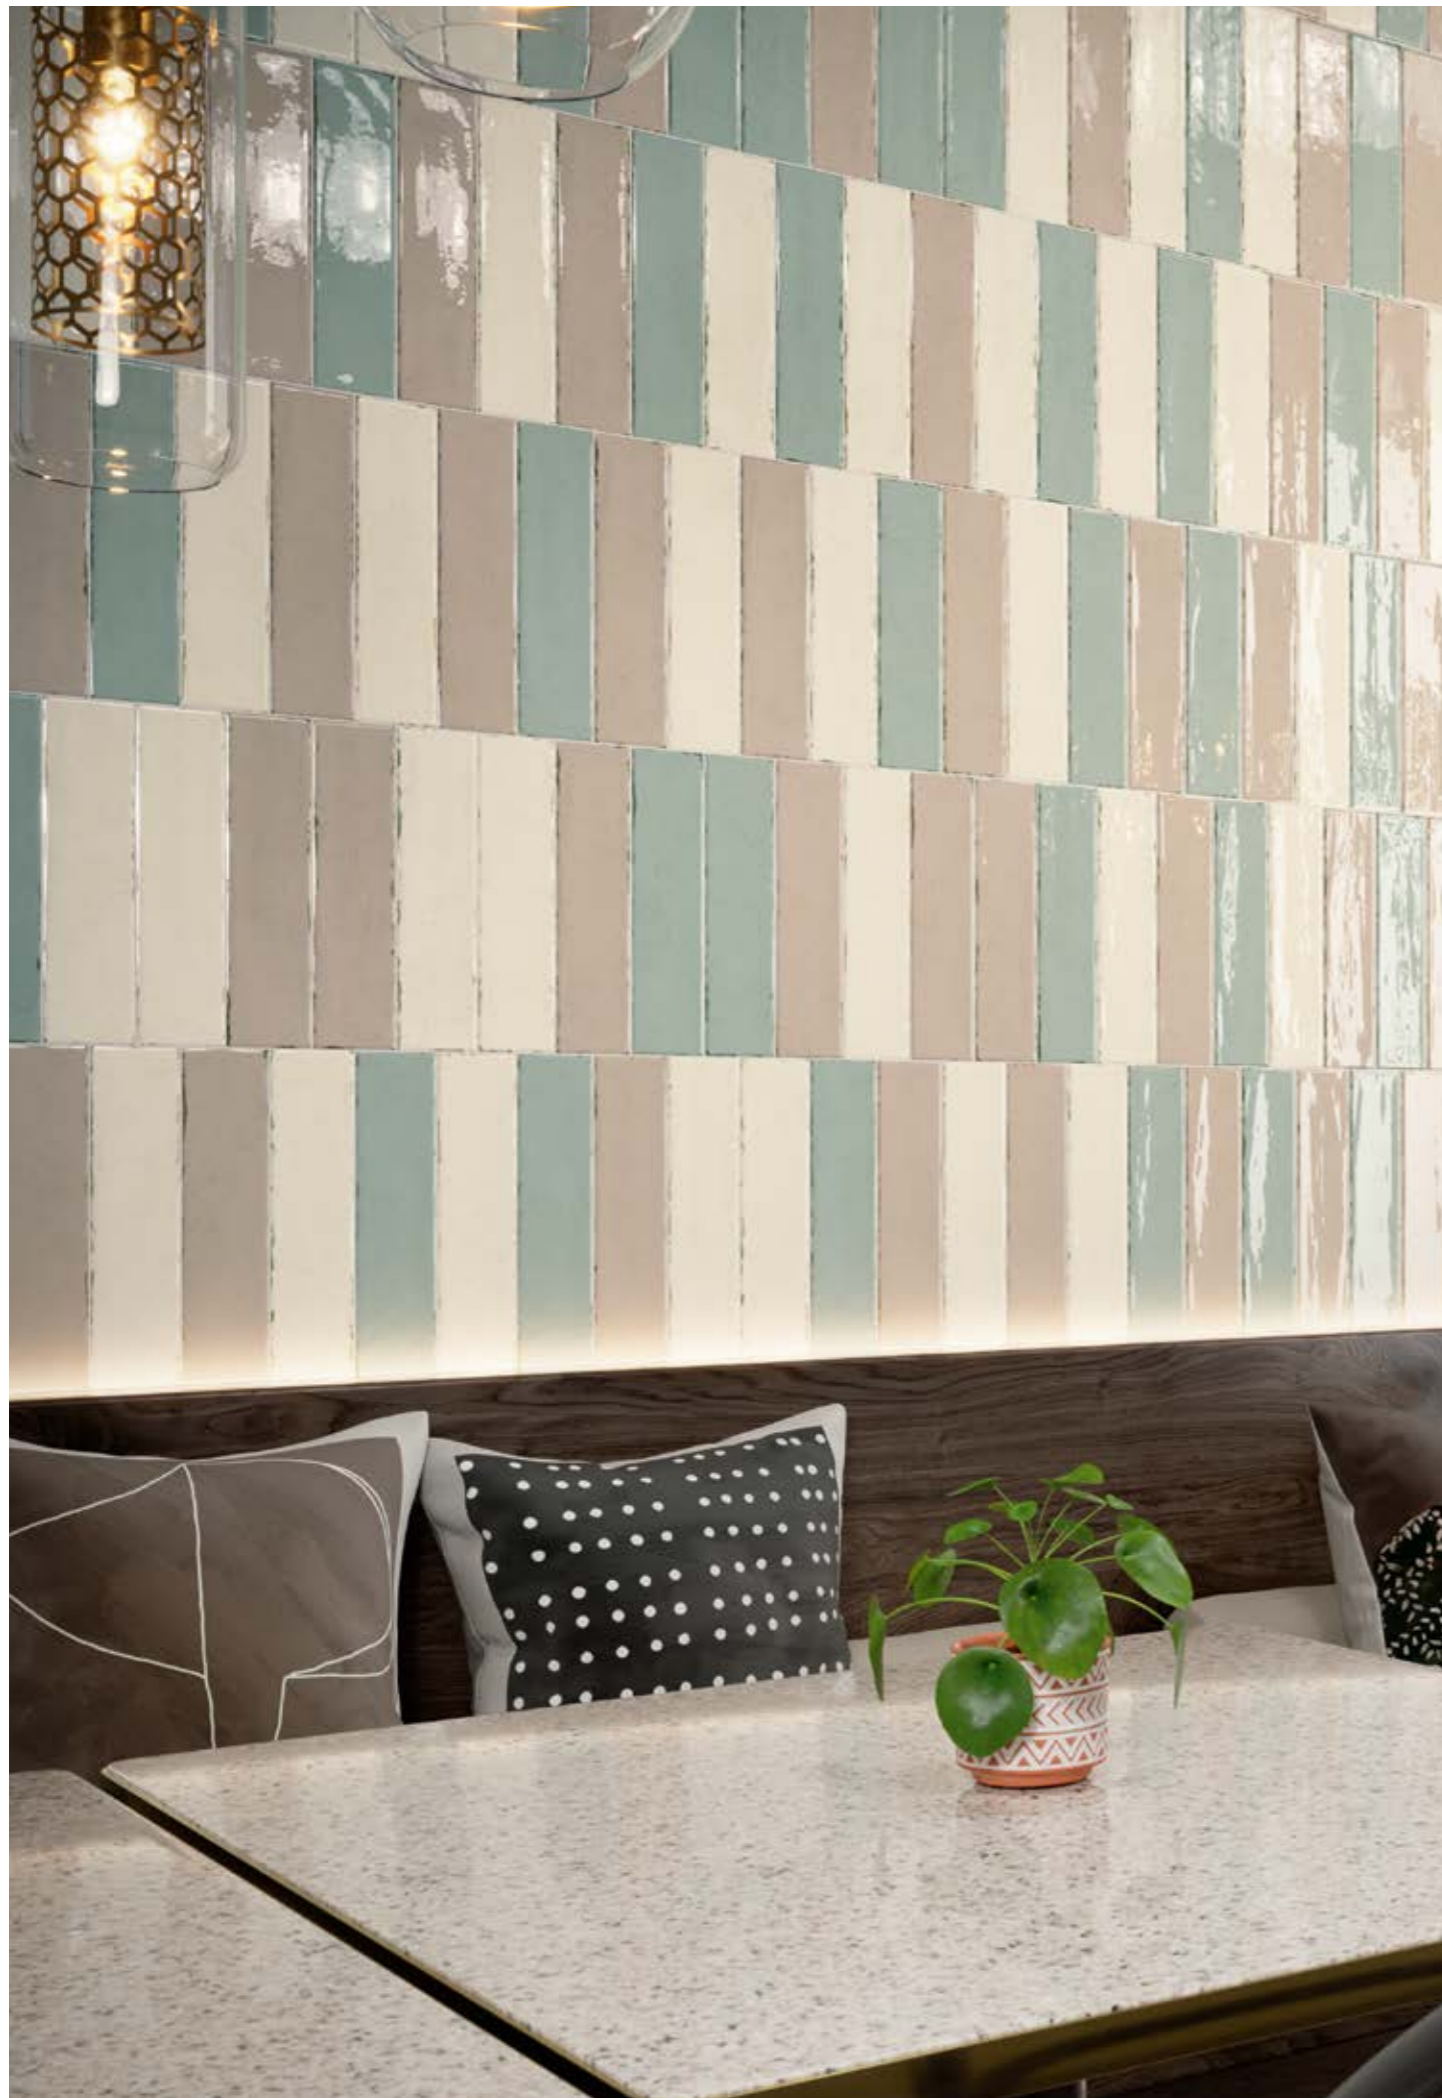

CRACKLE 7,5x30 2,9"x11,8"

CRACKLE WHITE 7,5x30 + CRACKLE LIGHT GREY 7,5x30 + CRACKLE BLUE 7,5x30

CRACKLE IVORY 7,5x30 + CRACKLE GREEN 7,5x30 + CRACKLE DARK GREY 7,5x30

CRACKLE 7,5x30 2,9"x11,8"

CRACKLE WHITE 7,5x30

CRACKLE LIGHT GREY 7,5x30

CRACKLE IVORY 7,5x30

CRACKLE BLUE 7,5x30

CRACKLE PINK 7,5x30

CRACKLE GREEN 7,5x30

CRACKLE DARK GREY 7,5x30

FORMATO	M ² x CAJA	PIEZAS x CAJA	M ² x PALET	CAJAS x PALET	PIEZAS x PALET	PESO x PALET (KG)	GROSOR PIEZA (mm)
7,5x30	1	44	90	90	3.960	1.315	8,4

CRACKLE PINK 7,5x30